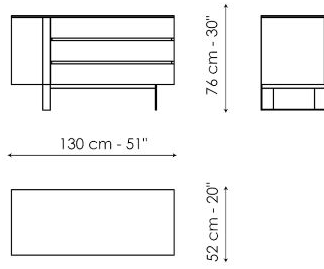

Data sheet

Bedside table with one drawer

Width: 52cm

Depth: 42cm

Height: 42cm

Drawer chest

Width: 130cm

Depth: 52cm

Height: 76cm

Finishes

FRAME

Wood

Lacquered wood
Mud

Lacquered wood
Rope

BASE

Plus Metal