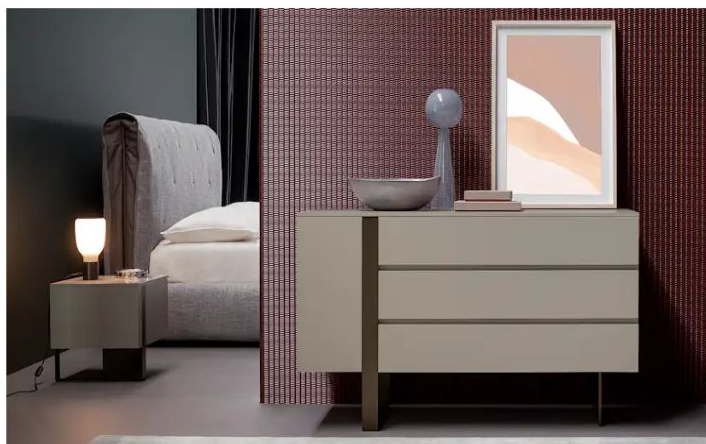

BONALDO

Antibes

Designer: **Elle Lab**

Antibes is a storage system designed for the bedroom area which draws its inspiration from the traditional shapes of dressers and bedside tables and then deviates from them, taking the geometry of the designs to an extreme. The asymmetrical metal base supporting the lacquered wooden structure adds a distinctive original and modern touch. On one side of the element the base runs vertically along the

entire front section of the dresser or bedside table until it touches the ground; on the other side, it becomes slender and thin, as though wishing to disappear from view. The bedside table and dresser set in the Antibes collection are available in two different colour combinations: rope lacquered wooden frame and bronze finish metal base, or mud lacquered wooden frame and lead finish metal base.

Data sheet

Bedside table with one drawer

Width: 52cm

Depth: 42cm

Height: 42cm

Drawer chest

Width: 130cm

Depth: 52cm