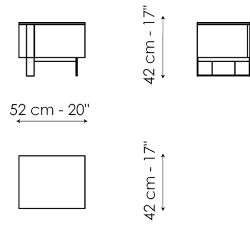

Data sheet

Bedside table with one drawer

Width: 52cm

Depth: 42cm

Height: 42cm

Drawer chest

Width: 130cm

Depth: 52cm

Height: 76cm

Finishes

FRAME

Wood

Lacquered wood
Mud

Lacquered wood
Rope

BASE

Plus Metal