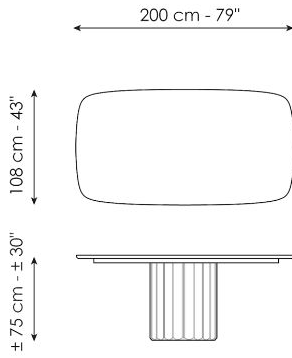

elegant and surprising elongated cylinder that recalls the shape of a Greek column and which pushes the design towards ancient architectural horizons.

Data sheet

Width: 200cm
Depth: 108cm
Height: ± 75cm

Width: 250cm
Depth: 112cm
Height: ± 75cm

Width: 280cm
Depth: 115cm
Height: ± 75cm

Width: 300cm
Depth: 120cm
Height: ± 75cm

Width: 300cm
Depth: 140cm
Height: ± 75cm

Width: 140cm
Depth: 140cm
Height: ± 75cm

Width: 160cm
Depth: 160cm
Height: ± 75cm

Width: 180cm
Depth: 180cm
Height: ± 75cm

Finishes

BARREL SHAPED TOP

Wood

Veneered wood
Walnut Canaletto

Solid wood
Brushed coal oak

Solid wood
Brushed natural oak