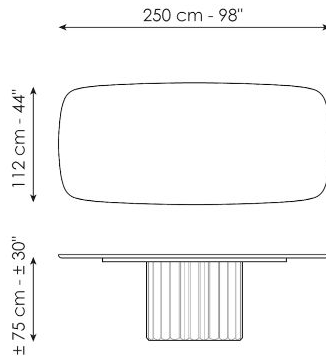

elegant and surprising elongated cylinder that recalls the shape of a Greek column and which pushes the design towards ancient architectural horizons.

Data sheet

Width: 200cm
Depth: 108cm
Height: ± 75cm

Width: 250cm
Depth: 112cm
Height: ± 75cm

Width: 280cm
Depth: 115cm
Height: ± 75cm

Width: 300cm
Depth: 120cm
Height: ± 75cm

Width: 300cm
Depth: 140cm
Height: ± 75cm

Width: 140cm
Depth: 140cm
Height: ± 75cm

Width: 160cm
Depth: 160cm
Height: ± 75cm

Width: 180cm
Depth: 180cm
Height: ± 75cm

Finishes

BARREL SHAPED TOP

Wood

Veneered wood
Walnut Canaletto

Solid wood
Brushed coal oak

Solid wood
Brushed natural oak