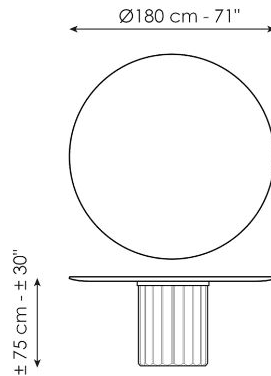

elegant and surprising elongated cylinder that recalls the shape of a Greek column and which pushes the design towards ancient architectural horizons.

Data sheet

Width: 200cm
Depth: 108cm
Height: ± 75cm

Width: 250cm
Depth: 112cm
Height: ± 75cm

Width: 280cm
Depth: 115cm
Height: ± 75cm

Width: 300cm
Depth: 120cm
Height: ± 75cm

Width: 300cm
Depth: 140cm
Height: ± 75cm

Width: 140cm
Depth: 140cm
Height: ± 75cm

Width: 160cm
Depth: 160cm
Height: ± 75cm

Width: 180cm
Depth: 180cm
Height: ± 75cm

Finishes

BARREL SHAPED TOP

Wood

Veneered wood
Walnut Canaletto

Solid wood
Brushed coal oak

Solid wood
Brushed natural oak