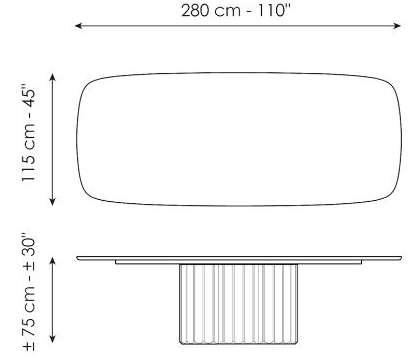

elegant and surprising elongated cylinder that recalls the shape of a Greek column and which pushes the design towards ancient architectural horizons.

Data sheet

Width: 200cm
Depth: 108cm
Height: ± 75cm

Width: 250cm
Depth: 112cm
Height: ± 75cm

Width: 280cm
Depth: 115cm
Height: ± 75cm

Width: 300cm
Depth: 120cm
Height: ± 75cm

Width: 300cm
Depth: 140cm
Height: ± 75cm

Width: 140cm
Depth: 140cm
Height: ± 75cm

Width: 160cm
Depth: 160cm
Height: ± 75cm

Width: 180cm
Depth: 180cm
Height: ± 75cm

Finishes

BARREL SHAPED TOP

Wood

Veneered wood
Walnut Canaletto

Solid wood
Brushed coal oak

Solid wood
Brushed natural oak