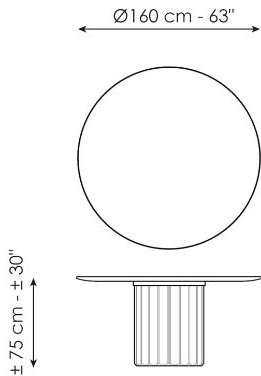

elegant and surprising elongated cylinder that recalls the shape of a Greek column and which pushes the design towards ancient architectural horizons.

Data sheet

Width: 200cm
Depth: 108cm
Height: ± 75cm

Width: 250cm
Depth: 112cm
Height: ± 75cm

Width: 280cm
Depth: 115cm
Height: ± 75cm

Width: 300cm
Depth: 120cm
Height: ± 75cm

Width: 300cm
Depth: 140cm
Height: ± 75cm

Width: 140cm
Depth: 140cm
Height: ± 75cm

Width: 160cm
Depth: 160cm
Height: ± 75cm

Width: 180cm
Depth: 180cm
Height: ± 75cm

Finishes

BARREL SHAPED TOP

Wood

Veneered wood
Walnut Canaletto

Solid wood
Brushed coal oak

Solid wood
Brushed natural oak