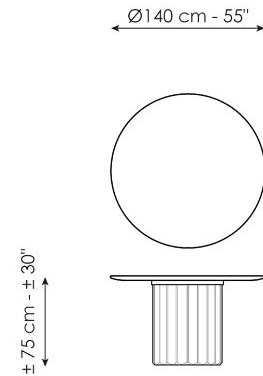

elegant and surprising elongated cylinder that recalls the shape of a Greek column and which pushes the design towards ancient architectural horizons.

Data sheet

Width: 200cm
Depth: 108cm
Height: ± 75cm

Width: 250cm
Depth: 112cm
Height: ± 75cm

Width: 280cm
Depth: 115cm
Height: ± 75cm

Width: 300cm
Depth: 120cm
Height: ± 75cm

Width: 300cm
Depth: 140cm
Height: ± 75cm

Width: 140cm
Depth: 140cm
Height: ± 75cm

Width: 160cm
Depth: 160cm
Height: ± 75cm

Width: 180cm
Depth: 180cm
Height: ± 75cm

Finishes

BARREL SHAPED TOP

Wood

Veneered wood
Walnut Canaletto

Solid wood
Brushed coal oak

Solid wood
Brushed natural oak