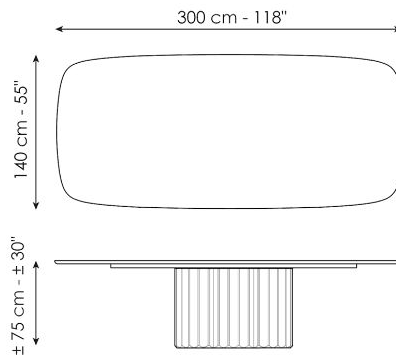

elegant and surprising elongated cylinder that recalls the shape of a Greek column and which pushes the design towards ancient architectural horizons.

Data sheet

Width: 200cm
Depth: 108cm
Height: ± 75cm

Width: 250cm
Depth: 112cm
Height: ± 75cm

Width: 280cm
Depth: 115cm
Height: ± 75cm

Width: 300cm
Depth: 120cm
Height: ± 75cm

Width: 300cm
Depth: 140cm
Height: ± 75cm

Width: 140cm
Depth: 140cm
Height: ± 75cm

Width: 160cm
Depth: 160cm
Height: ± 75cm

Width: 180cm
Depth: 180cm
Height: ± 75cm

Finishes

BARREL SHAPED TOP

Wood

Veneered wood
Walnut Canaletto

Solid wood
Brushed coal oak

Solid wood
Brushed natural oak