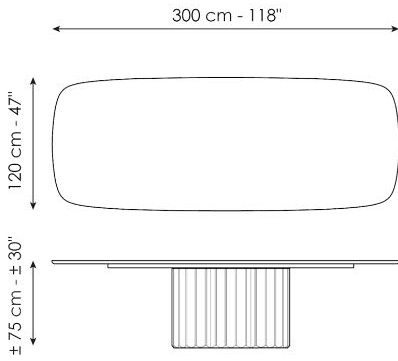

elegant and surprising elongated cylinder that recalls the shape of a Greek column and which pushes the design towards ancient architectural horizons.

Data sheet

Width: 200cm
Depth: 108cm
Height: ± 75cm

Width: 250cm
Depth: 112cm
Height: ± 75cm

Width: 280cm
Depth: 115cm
Height: ± 75cm

Width: 300cm
Depth: 120cm
Height: ± 75cm

Width: 300cm
Depth: 140cm
Height: ± 75cm

Width: 140cm
Depth: 140cm
Height: ± 75cm

Width: 160cm
Depth: 160cm
Height: ± 75cm

Width: 180cm
Depth: 180cm
Height: ± 75cm

Finishes

BARREL SHAPED TOP

Wood

Veneered wood
Walnut Canaletto

Solid wood
Brushed coal oak

Solid wood
Brushed natural oak